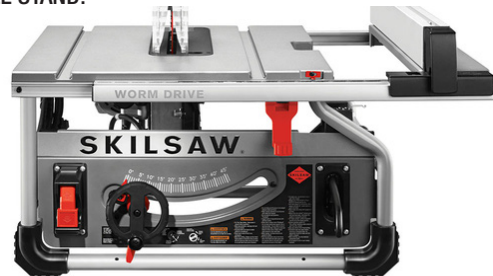

BOSCH

ESTD. 1924
SKILSAW
STAY TRUE

BOSCH 4-1/2" 6.0A Angle Grinder

- 6 AMP
- Compact
- Lightweight

GREAT DEAL

1375A

$49

BOSCH 1-1/8 SDS+ Rotary And Chipper 8AMP Anti-Vibe

- 3 mode
- 40% faster drilling
- Made in Germany
- Anti Vibe

RH228VC

$289

BOSCH 1-1/8" SDS+ Rotary Hammer

- 8AMP
- Compact, powerful
- Low vibration
- Fastest drilling & chiseling
- Made in Germany

RH328VC

$369

BOSCH 5.7AMP 1 HP Variable Speed Trim Router

- Soft start
- Variable speed
- Rugged design

PR20EVS

$123

BOSCH 1-9/16" SDS-Max Combination Rotary Hammer Drill

- 12AMP
- 3 mode
- 360° handle

HS1916
HS1912
HS1910
RH540M

3 FREE Bits with purchase

$60 in BONUS BITS

$449

BOSCH 1-5/8" SDS-Max Combo Hammer

- 13 AMP
- Turbo power
- 3 mode
- Made in Germany

HS1916
HS1912
HS1910
11264EVS

3 FREE Bits with purchase

$60 in BONUS BITS

$669

BOSCH 1-7/8" SDS-Max Combo Hammer

- 13.5 AMP
- Turbo power
- 3 mode
- Made in Germany

HS1916
HS1912
HS1910
RH850VC

3 FREE Bits with purchase

$60 in BONUS BITS

$899

BOSCH 12AMP/2.25HP Fixed + Plunge Base Router Kit

- Variable speed
- Double insulated
- Microfine bit depth adjustment system
- Wood handles

1617EVSPK

$299

BOSCH 7Amp Barrel Grip Variable Speed Jigsaw

- Toolless blade change system
- Aluminum gear box with insulated cover
- Variable speed control
- Multi directional blade clamp
- Made in Switzerland

JS470EB

$199

SKIL Skilsaw 10 In. Worm Drive Table Saw - FREE STAND!

- World's First Worm Driven Table Saw!
- 3-1/2 in. depth of cut and 25 in. rip capacity
- Dual-field motor and soft startup for cooler, lasting operation

FREE
STAND

SPT70WT-22

$489

BOSCH 5" 2.2A Random Orbit Sander

ROS10

$69

SKIL Skilsaw Sawsquatch 10-1/4" Worm Drive Saw